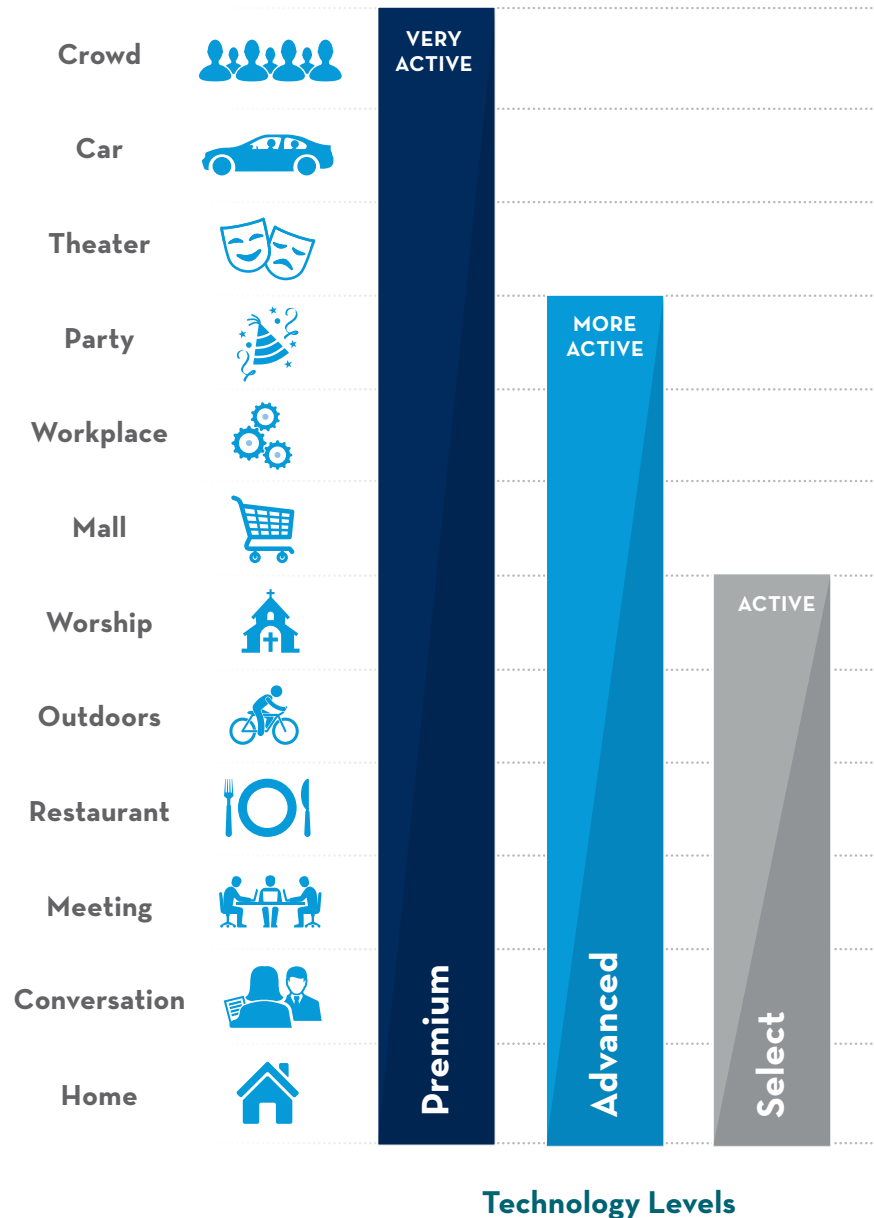

Listening environments

Made for
better hearing
everywhere
you are

*From the beginning,
our hearing solutions
have enabled people to
hear better in challenging
environments and
live a better life.*

You want to hear all the subtleties of life: the inflection in the voice of a spouse or the nuances in the notes of a favorite song. Whether it's one-on-one or in the most crowded places, you'll hear the world around you.

What you need will depend on how busy and active you are, and what types of environments you frequent.